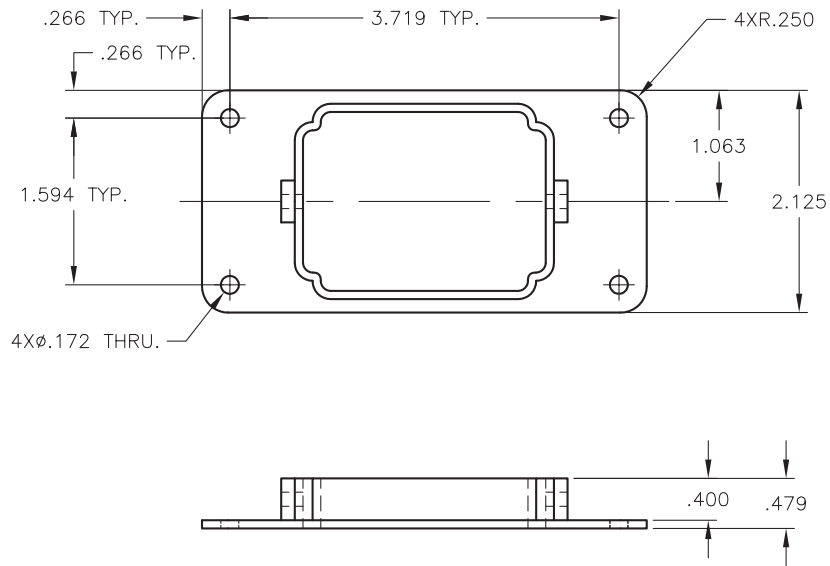

**OPERATION**

This panel mount adapter is designed to allow easy mounting of any Style "A" enclosure in a panel or sub-panel. The bracket comes complete with mounting screws

*Mounting Bracket Accessory*

**DIMENSIONS**

NOTES:

- 1. MATERIAL: LEXAN 141R  
COLOR: ORANGE

**ORDERING INFORMATION**

PART NUMBER	DESCRIPTION
BRKT-A	Panel mount bracket for style "A" enclosure