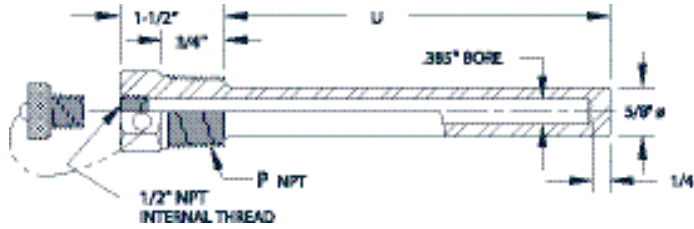

## Series 6400

- Standard Bore Size: .385"
- Brass Plug and Chain Standard

Enter a selection for each item, please fax your inquiry to TCP.

Example: 6400 -  -  -  -  -

6400 -  -  -  -  -

CODE	MATERIAL
S	Carbon Steel (C1018)
C	304 Stainless Steel
H	316 Stainless Steel
D	446 Stainless Steel
M	Monel
A	Inconel 600
Consult factory for other materials	

CODE	PROCESS CONNECTION "P"
1/2	1/2" NPT
3/4	3/4" NPT
1	1" NPT

CODE	OTHER PERTINENT DATA
0	NONE
999	Special Request Consult Factory

CODE	PLUG AND CHAIN
0	NONE
1	Brass
2	Stainless Steel

CODE	THERMOWELL INSERTION LENGTH "U"
2	2"
4	4"
6	6"
8	8"
10	10"
12	12"
For other length consult factory	

## Series 6500

- Standard Bore Size: .260"
- Brass Plug and Chain Optional

**Metric Orders Welcome**

Place an **mm** in the appropriate selection box:

Example: 6500 -  -  -  -  -

6500 -  -  -  -  -

CODE	MATERIAL
S	Carbon Steel (C1018)
C	304 Stainless Steel
H	316 Stainless Steel
D	446 Stainless Steel
M	Monel
A	Inconel 600
Consult factory for other materials	

CODE	THERMOWELL INSERTION LENGTH "U"
1.625	Only available in 1-5/8" ("U")
For other length consult factory	