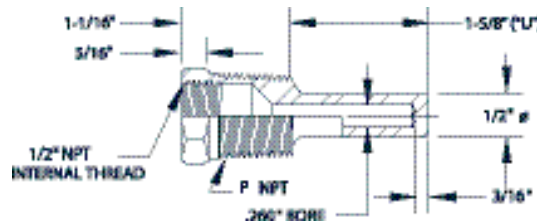

## Series 6400

- Standard Bore Size: .385"
- Brass Plug and Chain Standard

Enter a selection for each item, please fax your inquiry to TCP.

Example: 6400 -  -  -  -  -

6400 -  -  -  -  -

CODE	MATERIAL
S	Carbon Steel (C1018)
C	304 Stainless Steel
H	316 Stainless Steel
D	446 Stainless Steel
M	Monel
A	Inconel 600
Consult factory for other materials	

CODE	PROCESS CONNECTION "P"
1/2	1/2" NPT
3/4	3/4" NPT
1	1" NPT

CODE	OTHER PERTINENT DATA
0	NONE
999	Special Request Consult Factory

CODE	PLUG AND CHAIN
0	NONE
1	Brass
2	Stainless Steel

CODE	THERMOWELL INSERTION LENGTH "U"
2	2"
4	4"
6	6"
8	8"
10	10"
12	12"
For other length consult factory	

## Series 6500

- Standard Bore Size: .260"
- Brass Plug and Chain Optional

**Metric Orders Welcome**

Place an **mm** in the appropriate selection box:

Example: 6500 -  -  -  -  -

6500 -  -  -  -  -

CODE	MATERIAL
S	Carbon Steel (C1018)
C	304 Stainless Steel
H	316 Stainless Steel
D	446 Stainless Steel
M	Monel
A	Inconel 600
Consult factory for other materials	

CODE	THERMOWELL INSERTION LENGTH "U"
1.625	Only available in 1-5/8" ("U")
For other length consult factory	