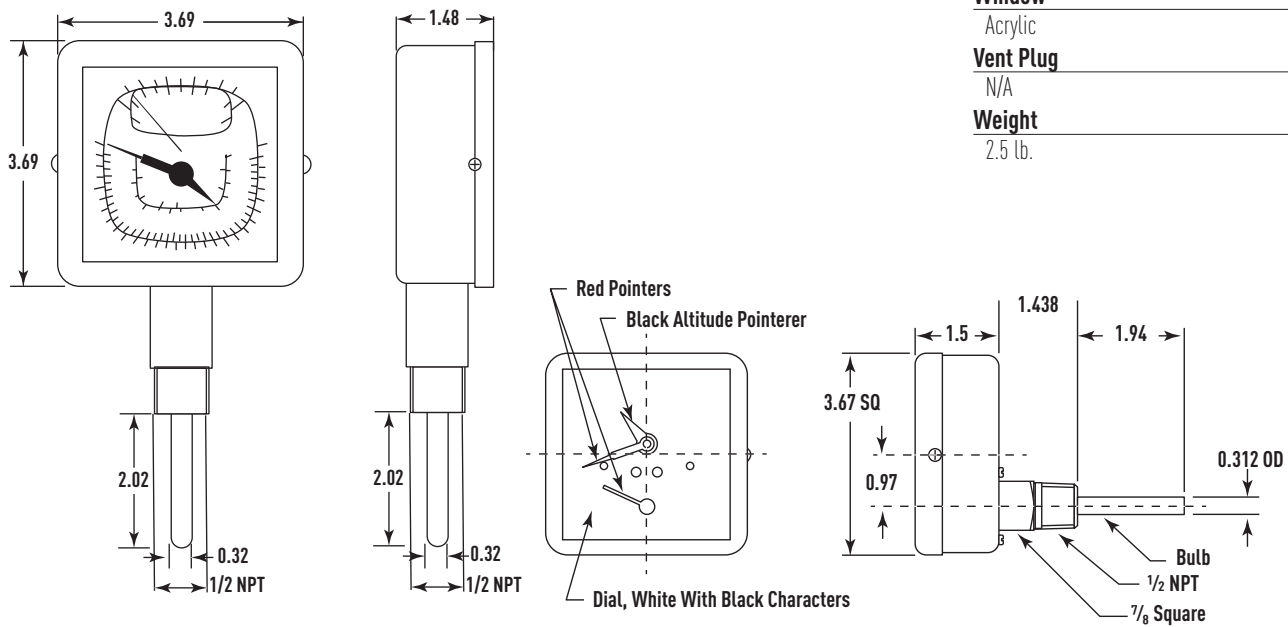

Features:

- Back and Bottom Mounting Options
- Rotatable Set Pointer

Product Dimensions

Product Specifications

Design

Meets/Exceeds ASME B40.100

Accuracy

±3/2/3% (ASME Grade B)

Dial Size(s)

3 1/2" Square (89 mm)

Case

Steel, Black Painted

Bezel

Steel, Black Painted

Tube & Socket

Copper Alloy

60° to 260°F (20° to 120°C)

Standard Scale

Dual Scale Celsius and Fahrenheit

Dial Color

Black Markings on White

Pointer

Aluminum, Red Painted with Black Painted Set Pointer

Window